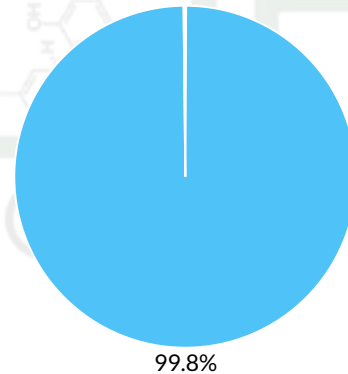

Test results only relate to the sample as received. Cannabinoids are corrected to dry weight where applicable. Moisture by CANSOP009. Foreign Matter by CANSOP013. Samples fail for foreign matter if the sample exceeds 2% w/w of organic foreign materials or any presence of inorganic materials.

Moisture and Foreign Matter date tested

Total THC = THCa * 0.877 + Δ9-THC.
Total CBD = CBDa * 0.877 + CBD.
LOQ = Limit of Quantitation.

Havard Industries
6300 Boucher Dr.
Edmond, OK
(405) 888-0961

Jeffery Havard
Lab Manager, Havard Industries

Confident Cannabis
All Rights Reserved
support@confidentcannabis.com
(866) 506-5866
www.confidentcannabis.com

Lic# LAAA-8SPC-5FH4